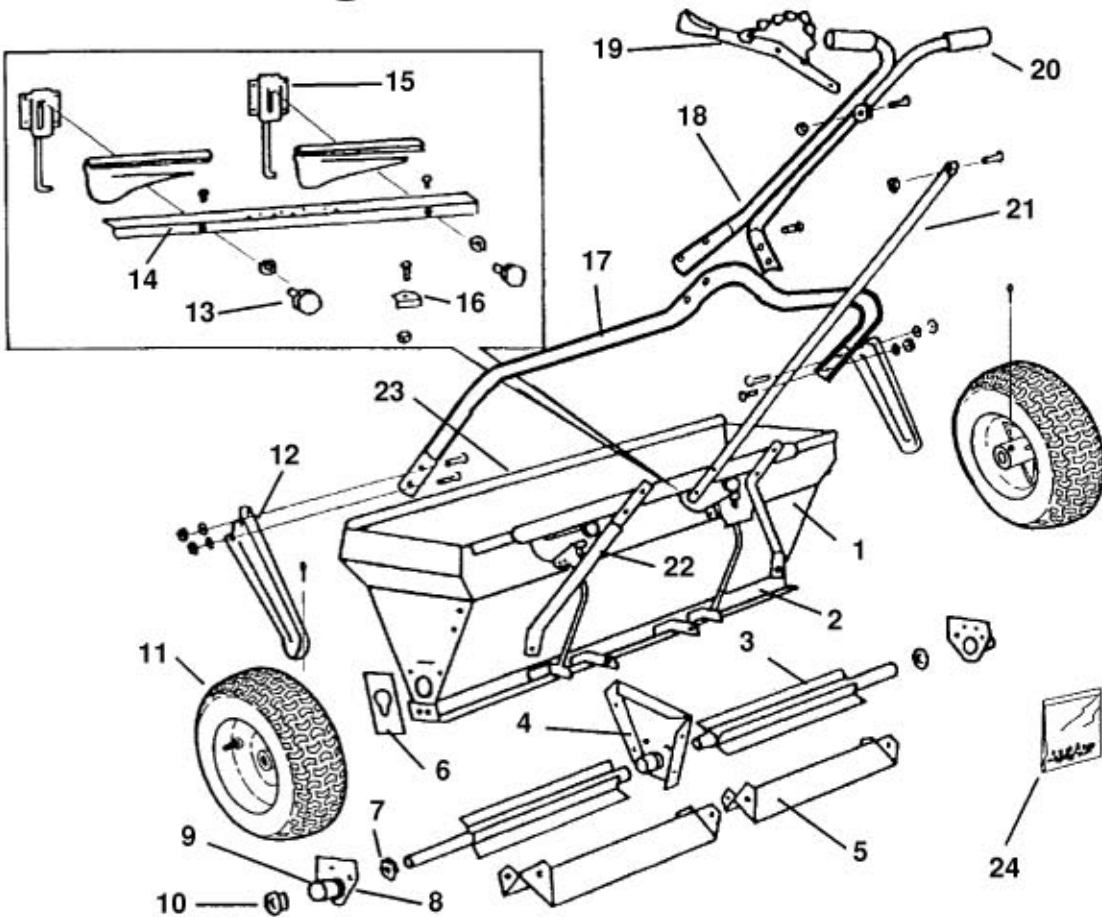

# Parts Diagram - SS-2

## Parts List

ITEM	PART NO.	DESCRIPTION
1	14475-1	HOPPER ASSEMBLY
2	14479-1	SHUTOFF BAR ASSEMBLY
3	14228-1	AGITATOR/AXLE ASSEMBLY LH. & RH.
4	14231	BEARING SUPPORT ASSEMBLY
5	14235	AGITATOR BAFFLE
6	14227	END HANGER
7	14007	AXLE GREASE SEAL
8	14222-1	PLATE ASSEMBLY-BEARING END
9	90005	GREASE FITTING
10	14006	AXLE BEARING
11	15043	WHEEL & TIRE ASSEMBLY
12	12714	LEG
13	12704	RATE CONTROL KNOB
14	14237	TIE BAR
15	14286	SPRING HOUSING ASSEMBLY
16	12708	POINTER
17	15029-1	HANDLE BRACE
18	15046	UPPER HANDLE ASSEMBLY
19	14047	HANDLE LEVER ASSEMBLY W/ CHAIN
20	14870	HANDLE GRIP
21	14415-1	CONTROL TUBE
22	14409	CONTROL TUBE BRACE
23	15048	HOPPER HANDLE
24	14242-3	FASTENER PACKAGE

## Ordering Parts

See diagram for assistance in identifying specific parts. When ordering parts, be sure to include:

- 1) Spreader model number (AGC8008-1)
- 2) Spreader model name (SS-2)
- 3) Part number
- 4) Description of part (refer to list)